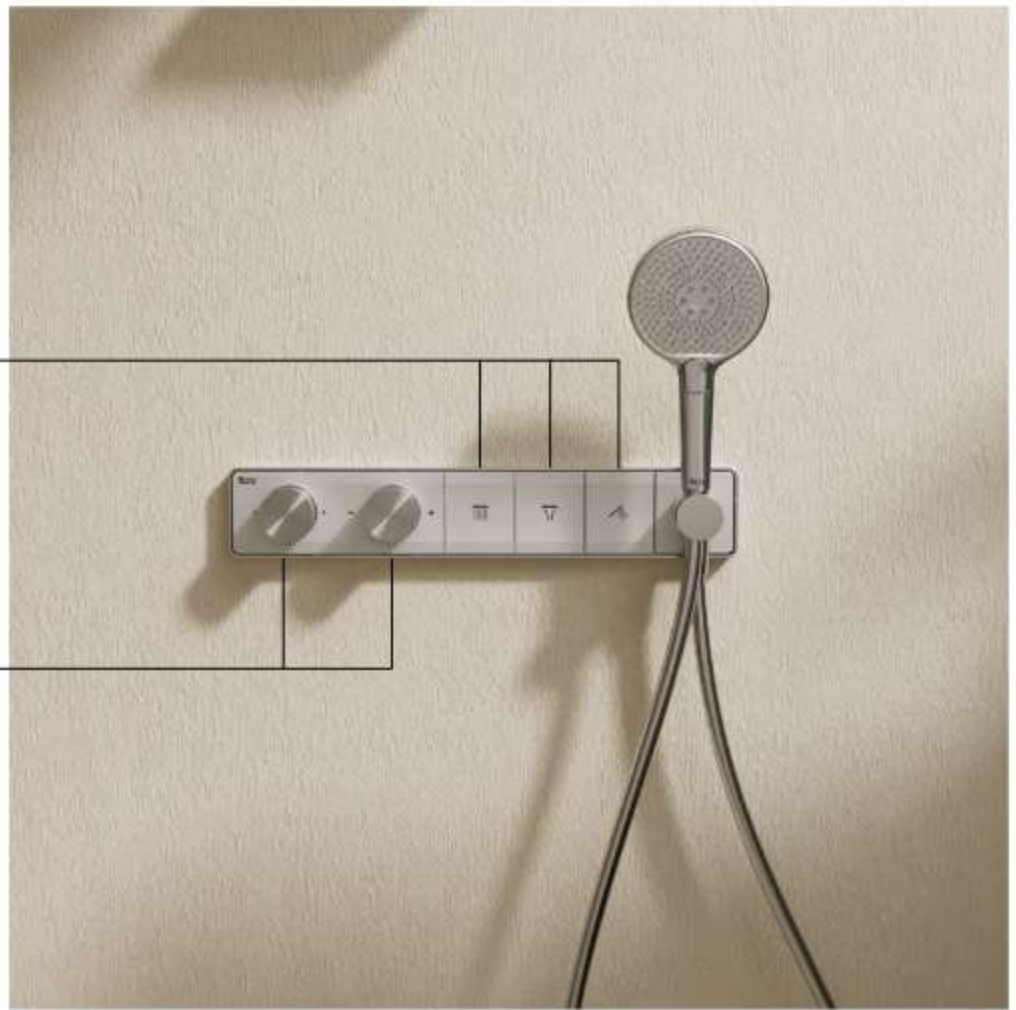

One Touch, Full Control

By eliminating the complexity of combined controls, you can enjoy a luxurious shower with just a single touch.

Touch-T Control Panel, 4 Way, Brushed Brass

Mega Touch

Dual-Control Knobs

Touch-T Control Panel, 3 Way / Touch-T Hand Shower Set, 3 Flow, Matt White + Chrome

Mega Touch

The striking Mega Button, ergonomically designed to fit your fingertip perfectly, delivers a powerful water flow with a single press.

1 Way 2 Flow Shower Head, Switch Via Shower Head

Touch-T Shower Head Set

Soothingly Gentle, Deeply Releasing

The Touch-T Shower Head Set (both styles) feature ultra-fine nozzles, deliver powerful water flow even in low-pressure conditions, and ensure a consistently comfortable shower experience.

Touch-T Shoulder Shower

Touching The Skin Softly Without Splashing

The built-in design integrates into the space with a minimalist form, serving as both a bathtub filler and a waterfall-style shoulder shower. The wide-diameter water channel design creates additional storage space in the bathroom.