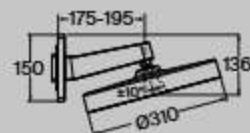

Rain Spray Restorative pulse spray