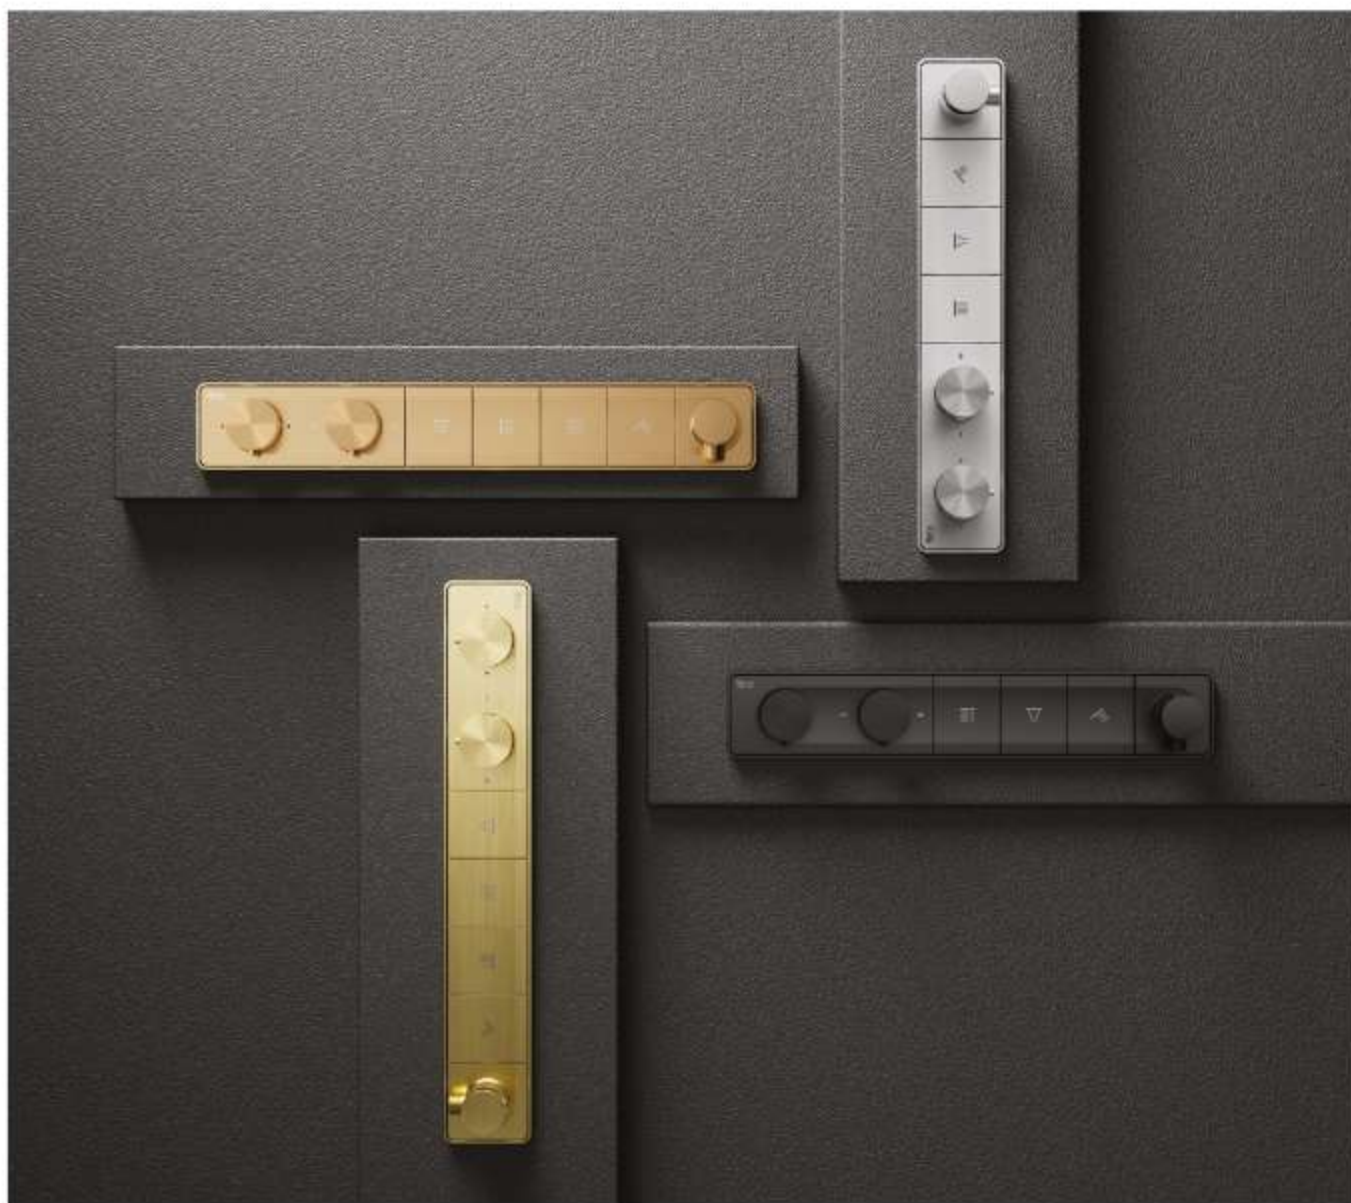

One Touch, Full Control

By eliminating the complexity of combined controls, you can enjoy a luxurious shower with just a single touch.

Touch-T Control Panel, 4 Way, Brushed Brass

Mega Touch

Dual-Control Knobs

Touch-T Control Panel, 3 Way / Touch-T Hand Shower Set, 3 Flow, Matt White + Chrome

Mega Touch

The striking Mega Button, ergonomically designed to fit your fingertip perfectly, delivers a powerful water flow with a single press.

Dual-Control Knobs

Independent knobs for temperature and flow rate simplify operation and enable precise control.

Diverse Coordination, Freedom to Choose

Freely choose your
favorite colors to create a
personalized shower space.

Touch-T Control Panel, 4 Way / Touch-T Hand Shower Set, 3 Flow / Touch-T Shower Head Set, 1 Way, 2 Flow /
Touch-T Shoulder Shower / Body Jet, Matt Black

Curated Color Finishes

Touch-T offers a curated palette of elegant color finishes, blending refined aesthetics with meticulous craftsmanship. It provides personalized solutions for diverse bathroom styles—achieving the ideal balance of beauty and practicality.