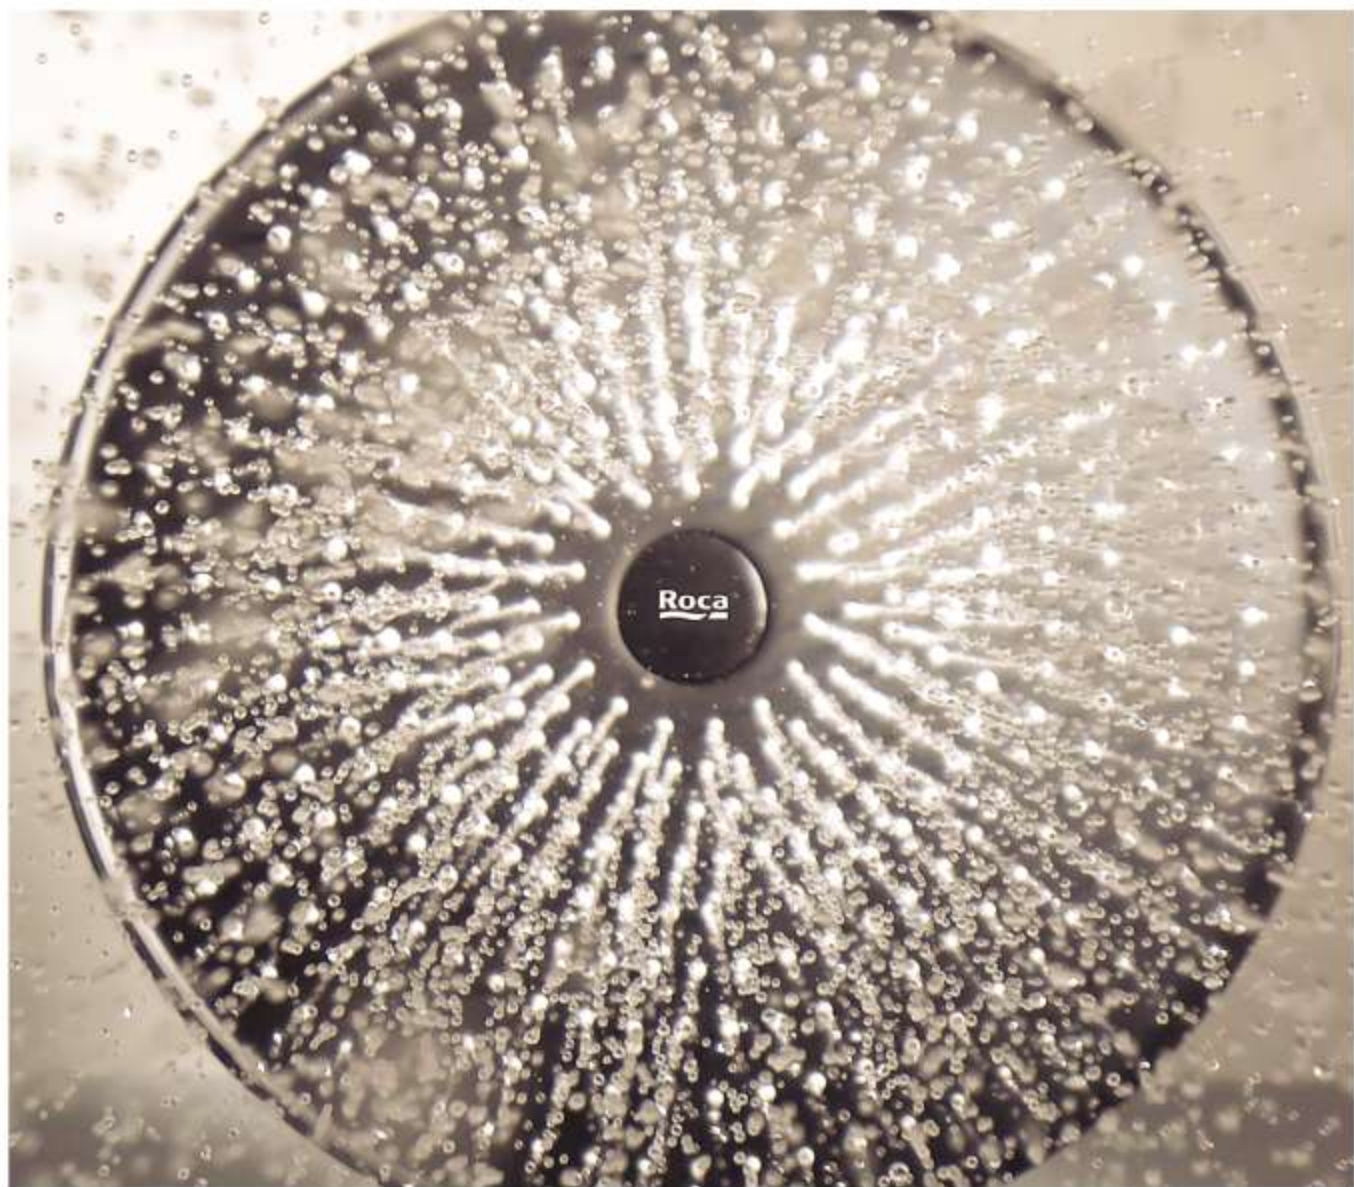

Touch-T Control Panel, 3 Way / Touch-T Hand Shower Set, 3 Flow, Matt White + Chrome

Mega Touch

The striking Mega Button, ergonomically designed to fit your fingertip perfectly, delivers a powerful water flow with a single press.

Touch-T Control Panel, 4 Way / Touch-T Hand Shower Set, 3 Flow / Touch-T Shower Head Set, 1 Way, 2 Flow /
Touch-T Shoulder Shower / Body Jet, Matt Black

Curated Color Finishes

Touch-T offers a curated palette of elegant color finishes, blending refined aesthetics with meticulous craftsmanship. It provides personalized solutions for diverse bathroom styles—achieving the ideal balance of beauty and practicality.

Comfortable Showering, Ultimate Experience

Rich, dense water flows and diverse spray configurations give you the freedom to enjoy every moment of your bath.

Touch-T Control Panel, 4 Way / Touch-T Hand Shower Set, 3 Flow / Touch-T Shower Head Set, 1 Way, 2 Flow / Touch-T Shoulder Shower / Body Jet, Matt Black

Intense Filar Spray Mode

Mist Spray Mode

Wide Coverage Filar Mode

Touch-T Hand Shower Set

Three Functions, One-tap Selection

It features ultra-fine nozzles (<0.5mm) capable of providing a stable and dense water flow even with low water pressure, enhancing shower comfort.