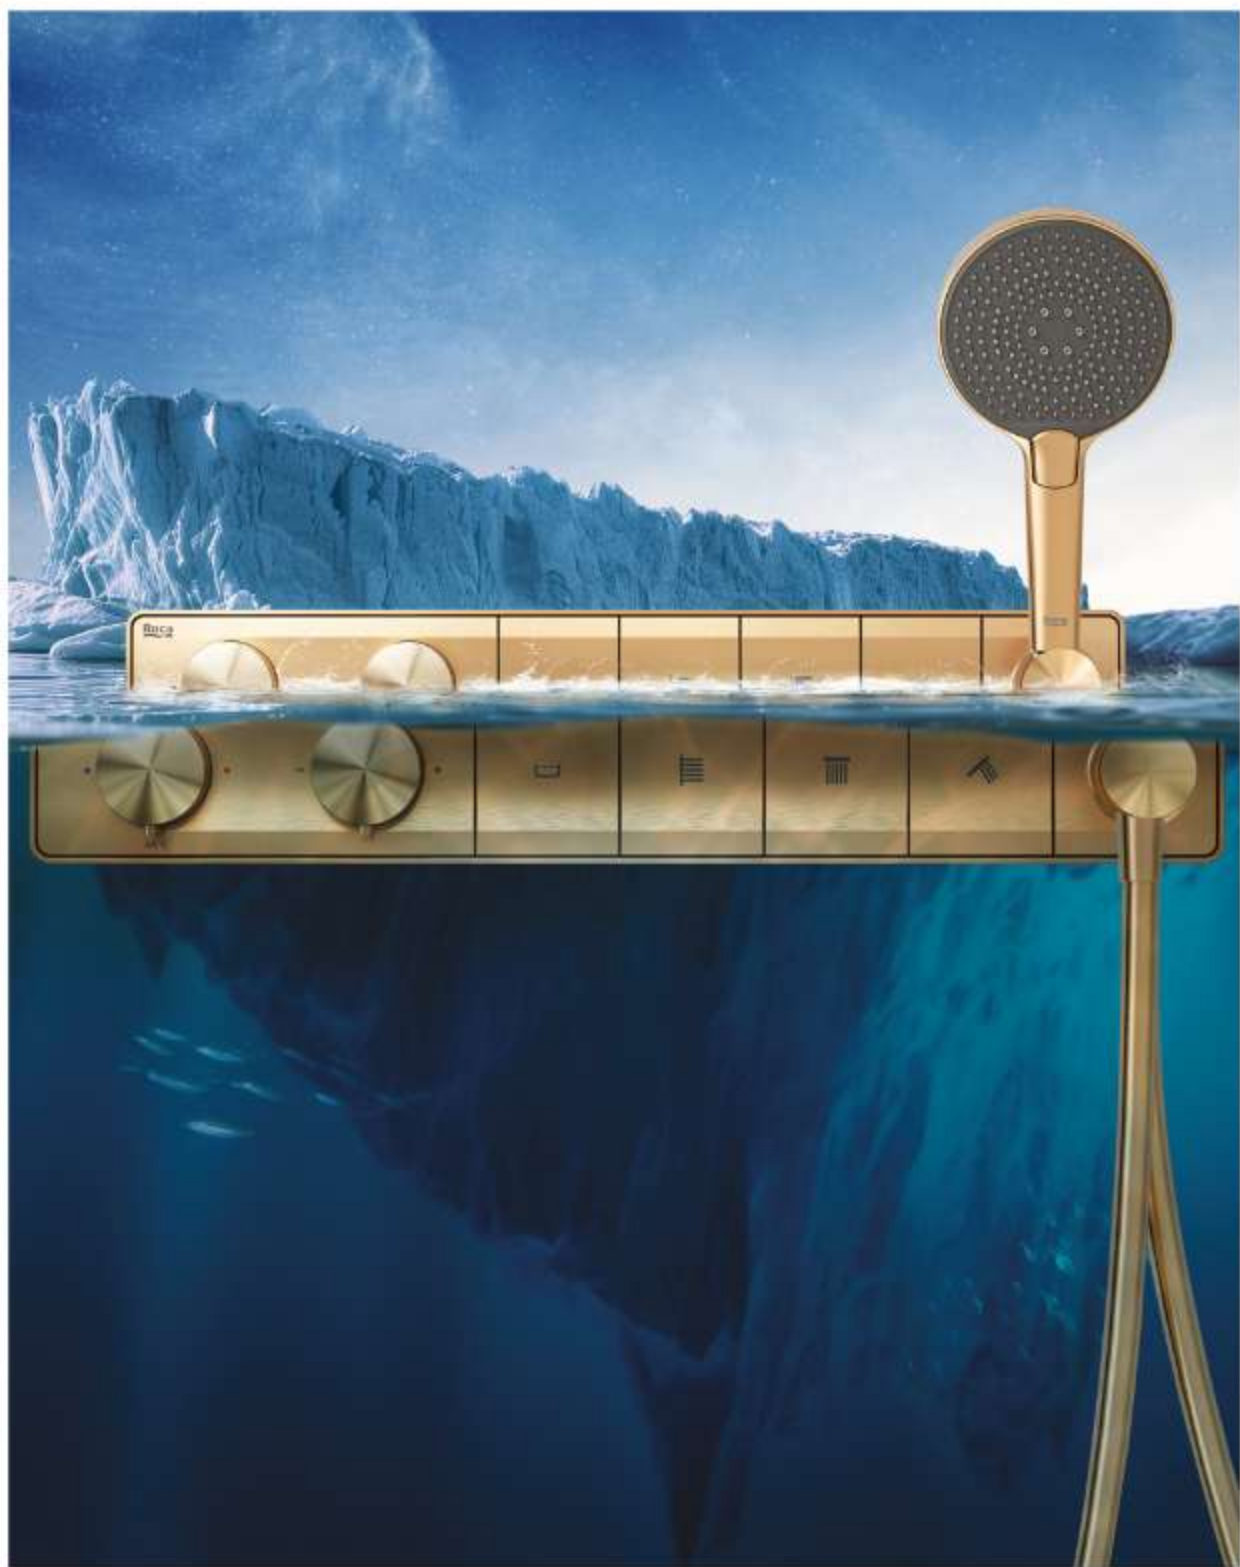

Scan to know more

📍 roca.in

Roca