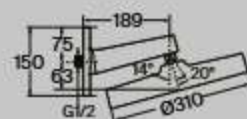

Touch-T Shower System

Touch-T shower head set with
1 way 2 functions and wall arm,
ø310 mm

RF5A9E10..N

Rain Spray Shampoo Jet

Touch-T shower head set with 2 way
2 functions and wall arm, ø310 mm,
(concealed body included)