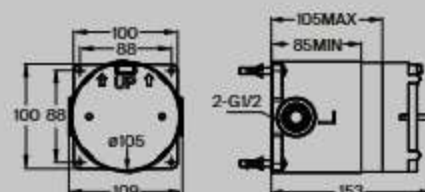

Touch-T round hand shower
set with 3 functions and
flexible pvc hose, ø133 mm

RF5B1310..N