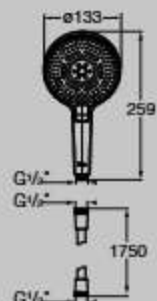

Touch-T Shower System

Touch-T shower head set with
1 way 2 functions and wall arm,
ø310 mm

RF5A9E10..N

Rain Spray Shampoo Jet

Touch-T shower head set with 2 way
2 functions and wall arm, ø310 mm,
(concealed body included)

RF5A9D10..N

Rain Spray Restorative pulse spray

Touch-T round hand shower
set with 3 functions and
flexible pvc hose, ø133 mm

RF5B1310..N

Mist Spray Intense Filar Spray Wide Coverage Filar

Dimensions in mm. Replace (..) in the product reference with the code of the chosen finish: