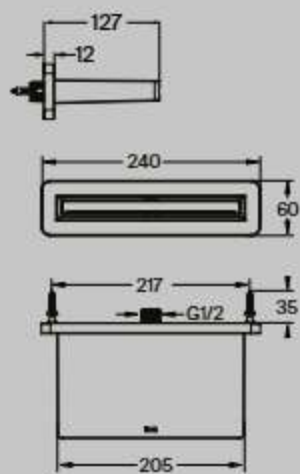

Touch-T waterfall shoulder
shower, 240 mm

RF5A0810..N

Dimensions in mm. Replace (..) in the product reference with the code of the chosen finish:

● CO Chrome ● NB Matt Black ● RG Rose Gold ● VA Brushed Brass